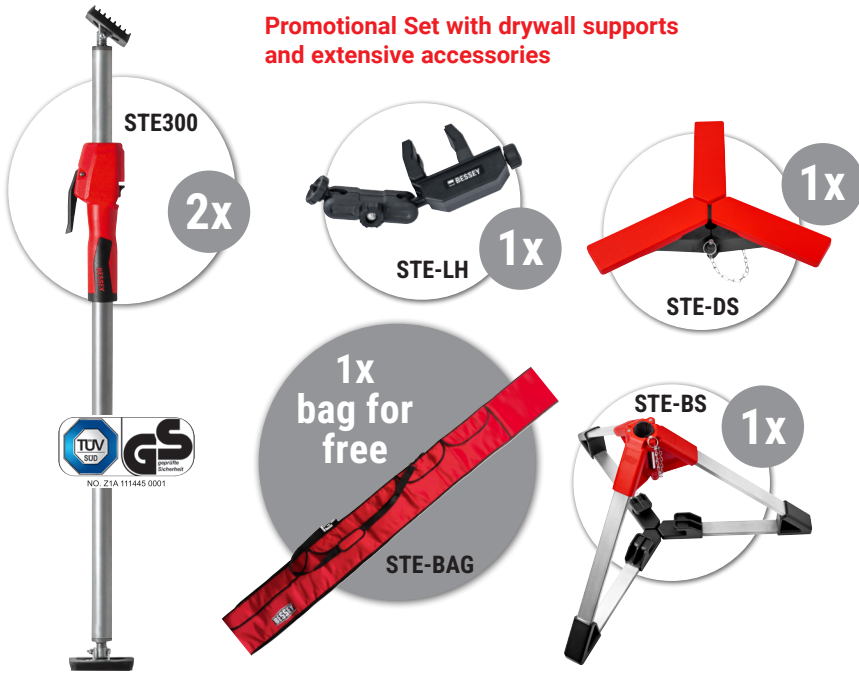

SIMPLY BETTER.

Drywall Support Set

Promotional Set with drywall supports and extensive accessories

Order-No.: STE300-SET
Only € 199,00*

* + VAT. While stocks last!

Telescopic drywall support STE

- Resilient up to a maximum of 350 kg when the telescopic rod is fully retracted
- Extremely stable construction due to highly durable steel pipes and non-slip PVC contact surfaces (9 x 7 cm)
- Single-handed operation thanks to 2-component plastic handle with pump mechanism
- Quick-slide button for rapid extension and retraction of the telescopic bar
- Controllable holding force by turning the support on the grip
- Application also on slopes due to continuously swivelling contact surfaces from -45° to +45°
- GS-certified for quality and safety

Promotional Order-No.	consists of	Adjusting range	Load limit at		Weight/pc.
			min. extension length	max. extension length	
		mm	kg	kg	kg
STE300-SET	2 x STE300	1700–3000	350	110	3.80
	Drywall support accessories				
	1 x STE-LH	Multi-function/laser fixture for fixing aids such as e.g. laser, camera, construction light – Can be used on round (0-45 mm) and square (0-55 mm) support parts			0.25
	1 x STE-DS	Ceiling tripod attachment to increase the support surface – for drywall supports with an outer diameter of the telescopic inner tube of 25 mm and 28 mm			0.42
	1 x STE-BS	Construction tripod for a stable stand – suitable for drywall supports with an outer tube diameter of 29 mm and 32 mm			1.66
	1 x STE-BAG	Combi-bag for ceiling supports for convenient transport and protected storage of two BESSEY drywall supports STE300, STE370 and ST290 as well as accessories			0.92